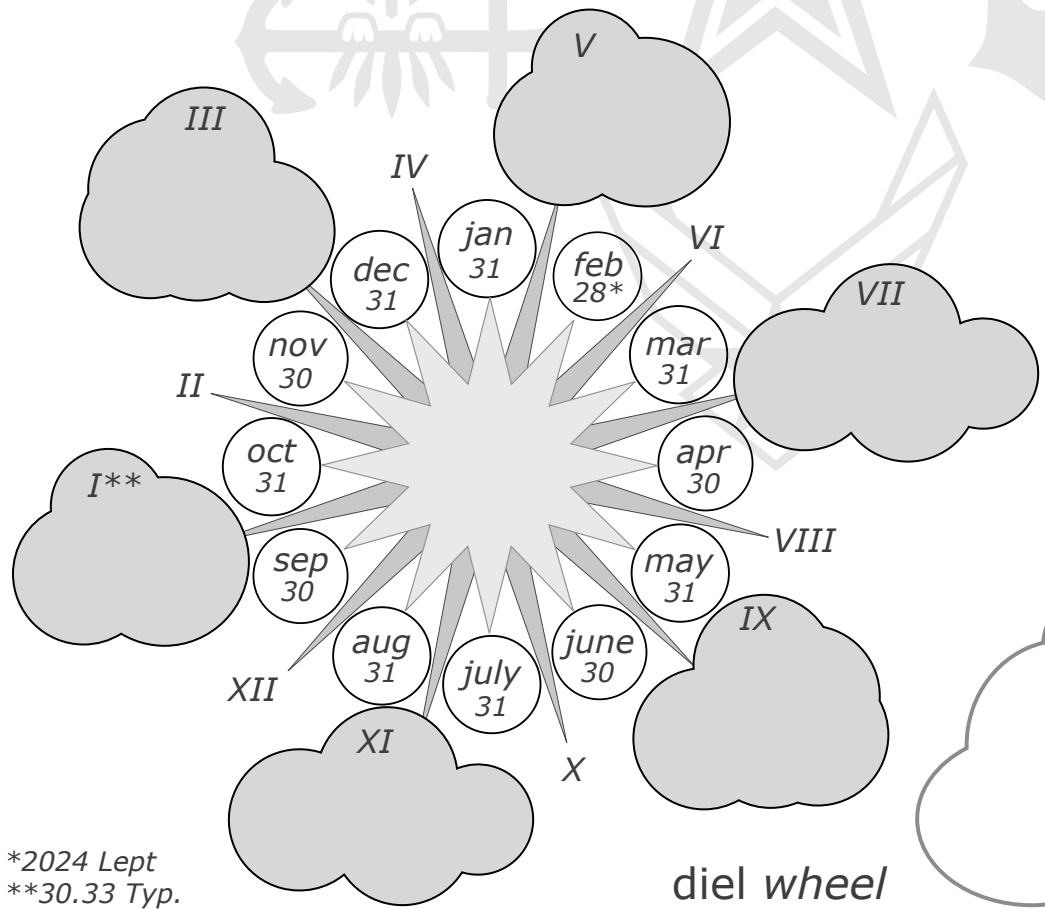

1900 _____

1930 _____

post

2000 you had better be the opera, ballet, or theatre to be below this line

**2025
September**

F	S	Su	M	T	W	Th
29	30	31	1	2	3	4
5	6	7	8	9	10	11
12	13	14	15	16	17	18
19	20	21	22	23	24	25
26	27	28	29	30	1	2
3	4	5	6	7	8	9

focus

today is

focus pathway

impact points

costs path

to benefits

diel wheel

daily verse

*2024 Lept
**30.33 Typ.