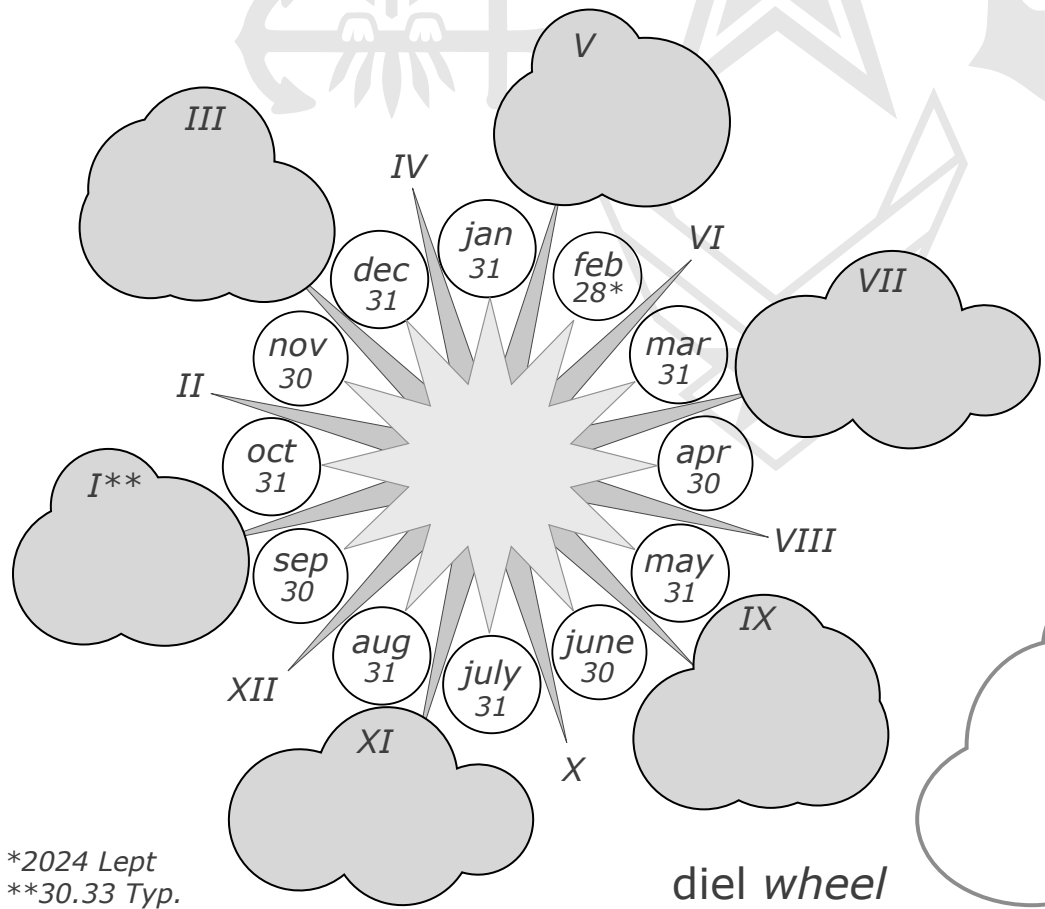

1700 _____ 1730

1800 _____ 1830

1900 _____ 1930

2000 you had better be the opera, ballet, or theatre to be below this line

post

**2025
November**

F	S	Su	M	T	W	Th
31	1	2	3	4	5	6
7	8	9	10	11	12	13
14	15	16	17	18	19	20
21	22	23	24	25	26	27
28	29	30	1	2	3	4
5	6	7	8	9	10	11

focus

today is

focus pathway

impact points

costs path

to benefits

diel wheel

daily verse

*2024 Lept
**30.33 Typ.