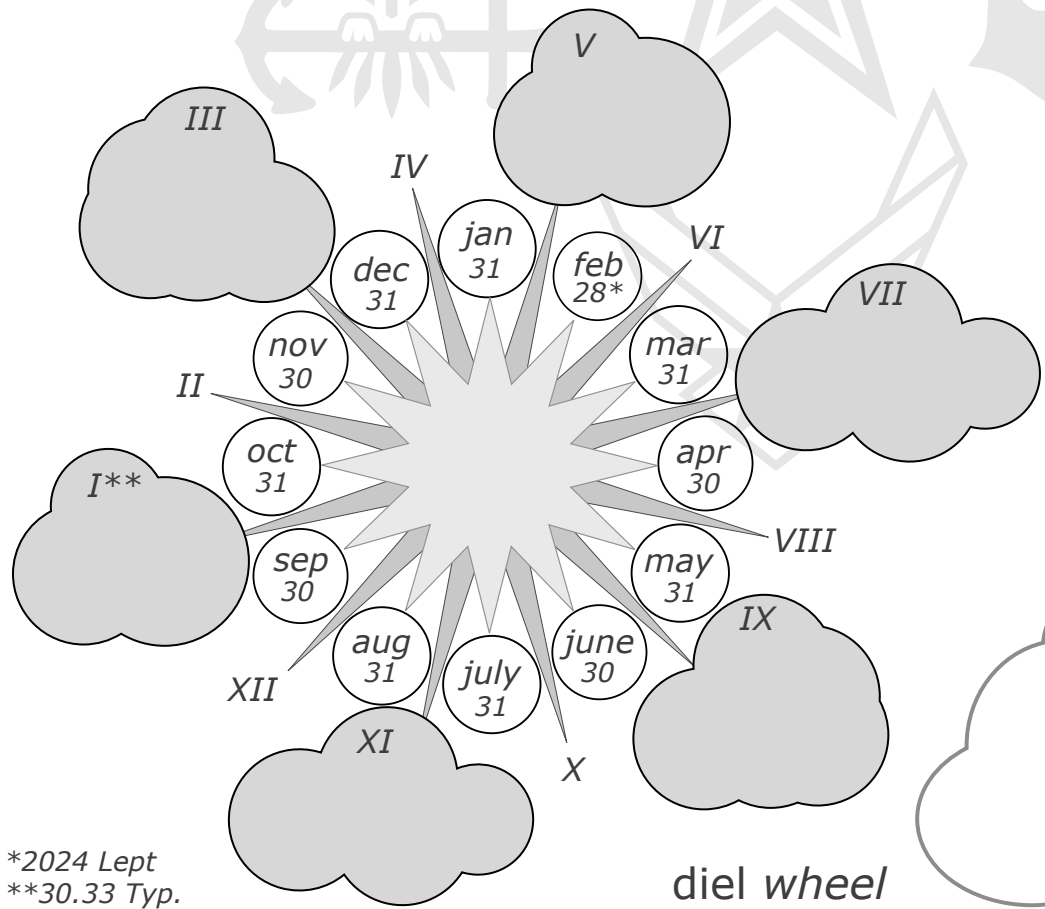

1900 _____

1930 _____

2000 you had better be the opera, ballet, or theatre to be below this line

post

**2025
May**

F	S	Su	M	T	W	Th
25	26	27	28	29	30	1
2	3	4	5	6	7	8
9	10	11	12	13	14	15
16	17	18	19	20	21	22
23	24	25	26	27	28	29
30	31	1	2	3	4	5

focus

today is

focus pathway

impact points

costs path

to benefits

diel wheel

daily verse

*2024 Lept
**30.33 Typ.