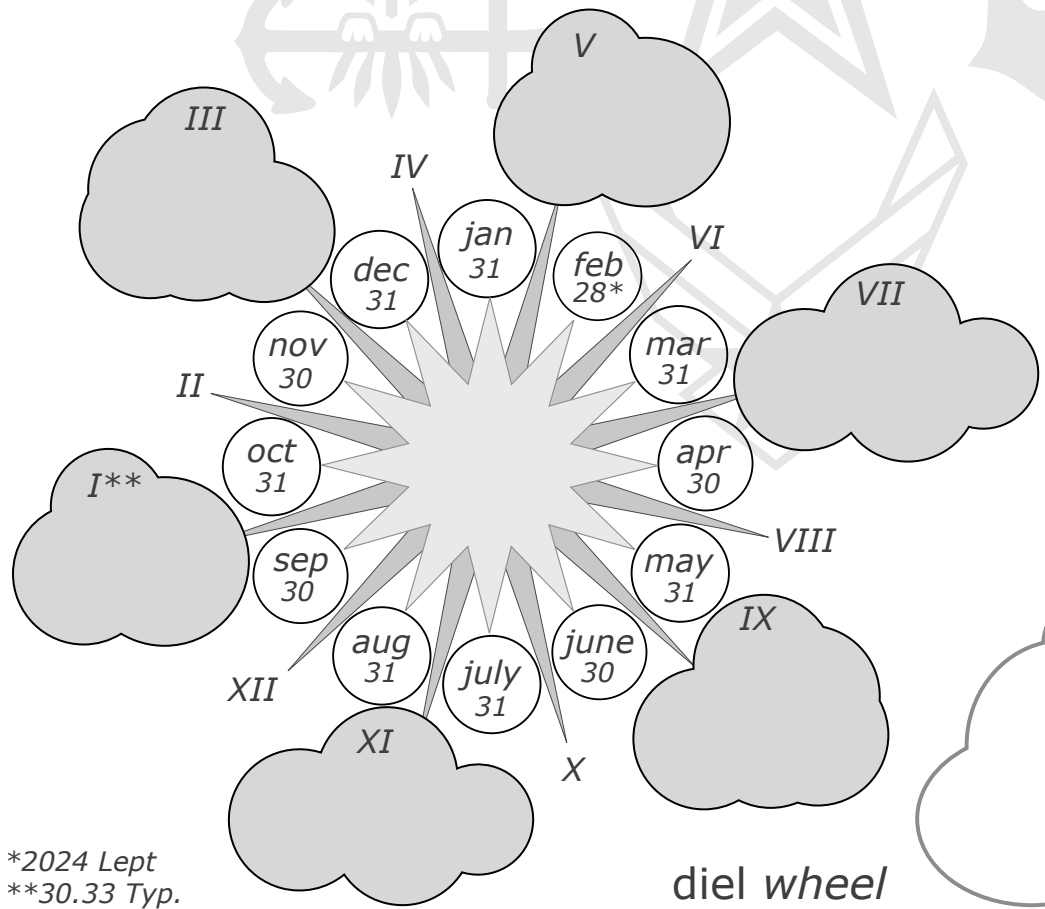

meridiam

1230 _____
 1300 _____
 1330 _____
 1400 _____
 1430 _____
 1500 _____
 1530 _____
 1600 _____
 1630 _____
 1700 _____
 1730 _____
 1800 _____
 1830 _____
 1900 _____
 1930 _____

2000 *you had better be the opera, ballet, or theatre to be below this line*

post

**2025
March**

F	S	Su	M	T	W	Th
28	1	2	3	4	5	6
7	8	9	10	11	12	13
14	15	16	17	18	19	20
21	22	23	24	25	26	27
28	29	30	31	1	2	3
4	5	6	7	8	9	10

focus

today is

focus pathway

impact points

costs path

to benefits

diel wheel

daily verse

*2024 Lept
 **30.33 Typ.