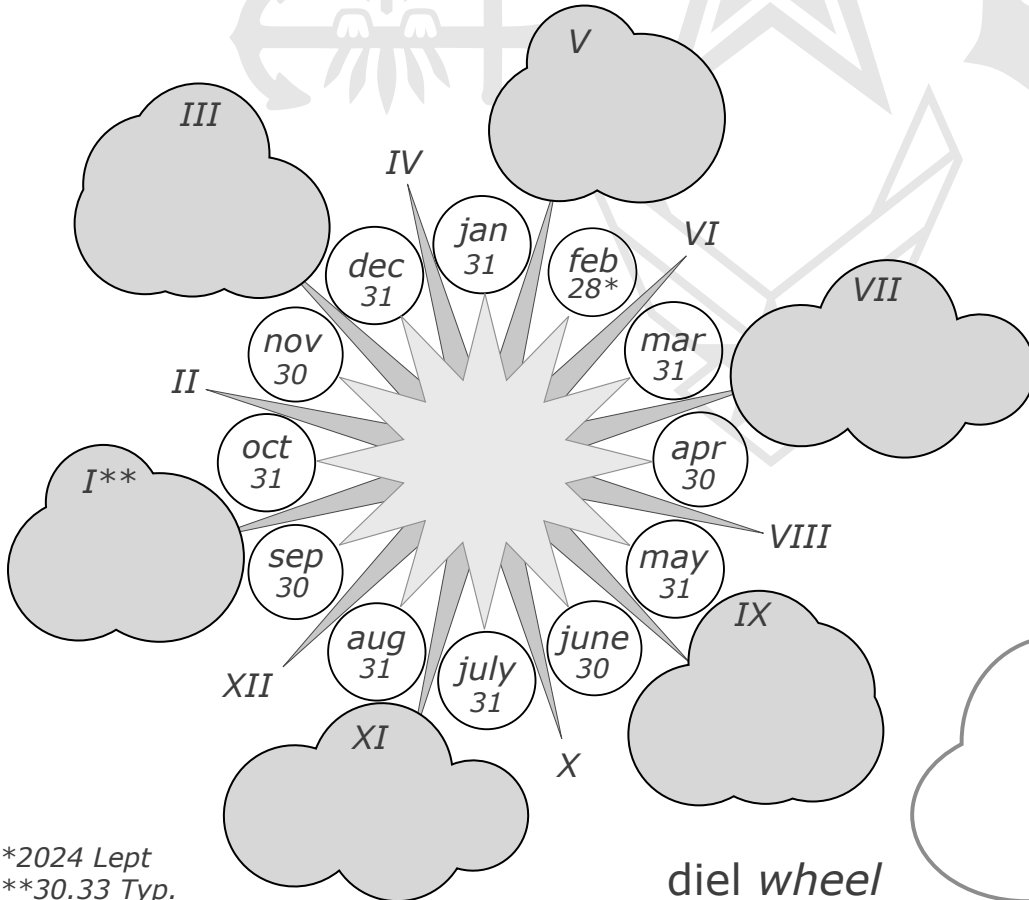

you had better be the opera, ballet, or theatre to be below this line

post

**2025
June**

F	S	Su	M	T	W	Th
30	31	1	2	3	4	5
6	7	8	9	10	11	12
13	14	15	16	17	18	19
20	21	22	23	24	25	26
27	28	29	30	1	2	3
4	5	6	7	8	9	10

focus

today is

focus pathway

impact points

costs path

to benefits

diel wheel

daily verse

*2024 Lept
 **30.33 Typ.