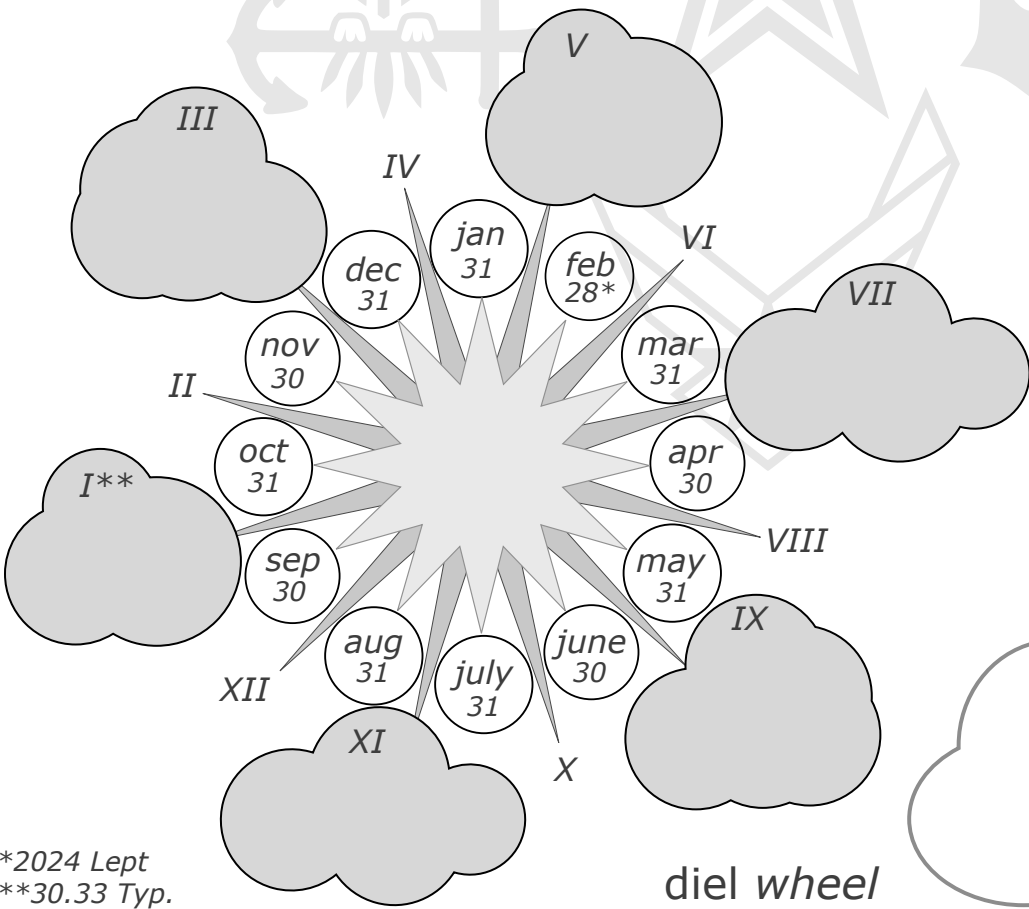

1900 _____ 1930 _____

2000 *you had better be the opera, ballet, or theatre to be below this line*

post

2025 July

F	S	Su	M	T	W	Th
27	28	29	30	1	2	3
4	5	6	7	8	9	10
11	12	13	14	15	16	17
18	19	20	21	22	23	24
25	26	27	28	29	30	31
1	2	3	4	5	6	7

focus

today is

focus pathway

impact points

costs path

to benefits

diel wheel

daily verse

*2024 Lept
 **30.33 Typ.