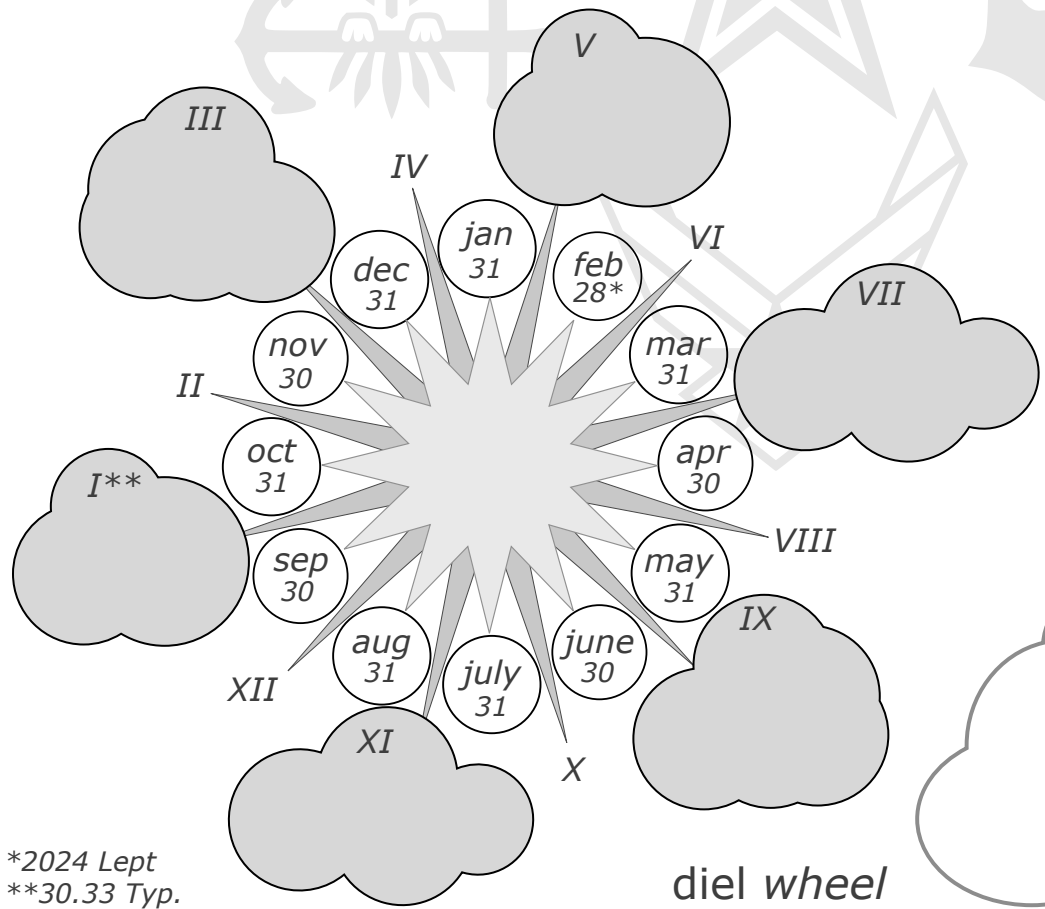

1700 _____ 1630

1800 _____ 1730

1900 _____ 1830

2000 _____ 1930

2000 you had better be the opera, ballet, or theatre to be below this line

_____ **post**

2025 February

F	S	Su	M	T	W	Th
31	1	2	3	4	5	6
7	8	9	10	11	12	13
14	15	16	17	18	19	20
21	22	23	24	25	26	27
28	1	2	3	4	5	6
7	8	9	10	11	12	13

focus

today is

focus pathway

impact points

costs path

to benefits

*2024 Lept
**30.33 Typ.

diel wheel

daily verse