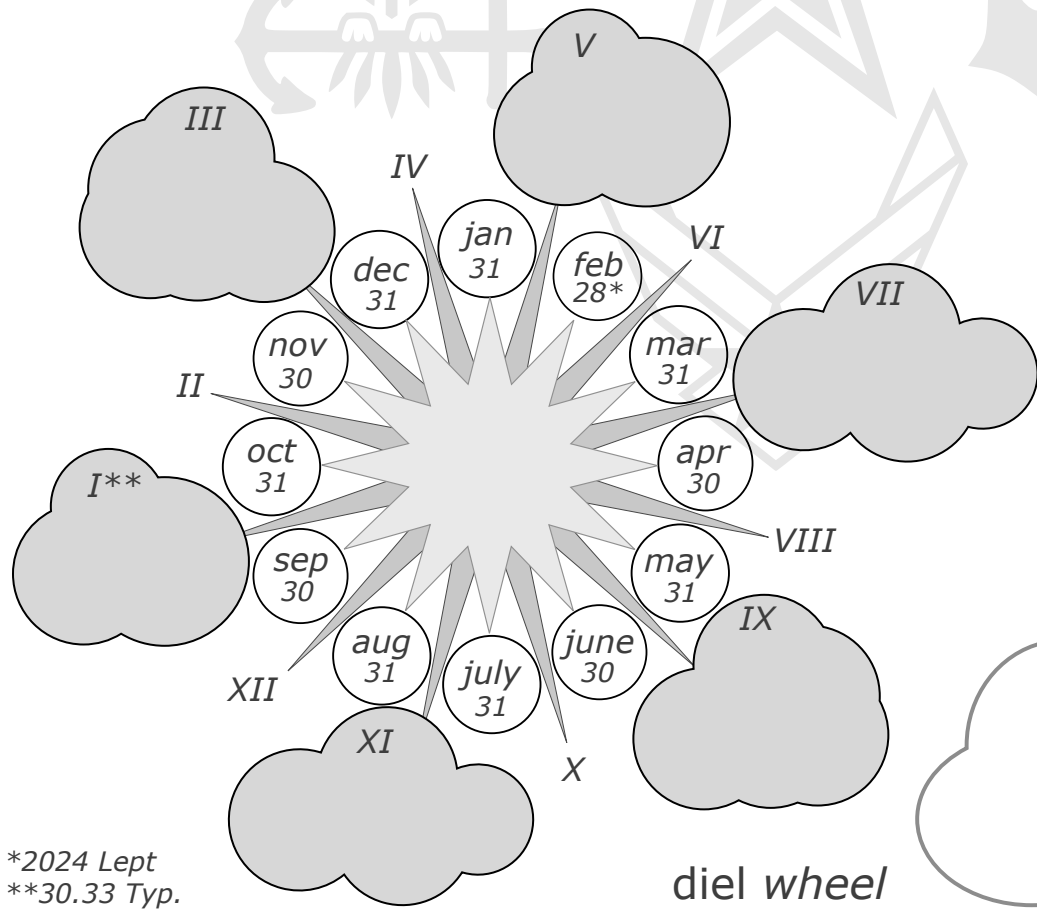

1900 _____

1930 _____

2000 *you had better be the opera, ballet, or theatre to be below this line*

post

**2025
August**

F	S	Su	M	T	W	Th
1	2	3	4	5	6	7
8	9	10	11	12	13	14
15	16	17	18	19	20	21
22	23	24	25	26	27	28
29	30	31	1	2	3	4
5	6	7	8	9	10	11

focus

today is

focus pathway

impact points

costs path

to benefits

diel wheel

daily verse

*2024 Lept
**30.33 Typ.